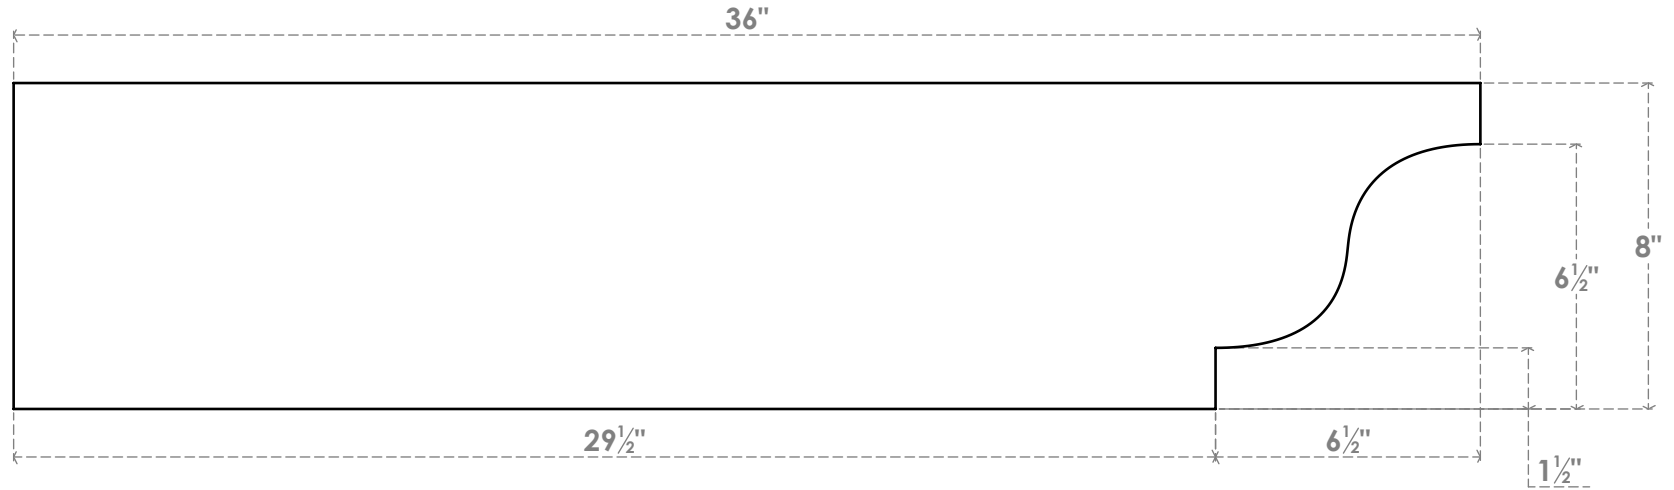

RFTP05X08X36NEW

5"W X 8"H X 36"L NEWPORT ARCHITECTURAL GRADE PVC RAFTER TAIL

SIDE PROFILE

FRONT PROFILE

ISOMETRIC

EKENA MILLWORK
 2300 WEST MAIN ST.
 CLARKSVILLE, TX 75426
 TOLL FREE: 866-607-0453
 WWW.EKENAMILLWORK.COM