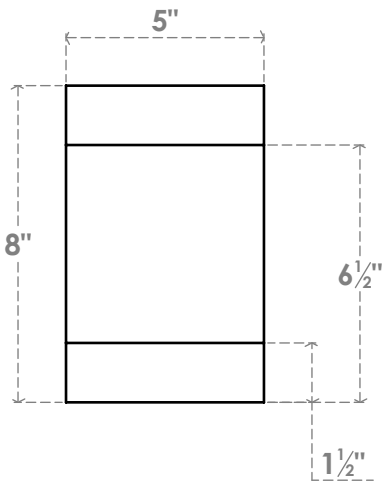

RFTP05X08X36NEW

5"W X 8"H X 36"L NEWPORT ARCHITECTURAL GRADE PVC RAFTER TAIL

SIDE PROFILE

FRONT PROFILE

ISOMETRIC

EKENA MILLWORK
 2300 WEST MAIN ST.
 CLARKSVILLE, TX 75426
 TOLL FREE: 866-607-0453
 WWW.EKENAMILLWORK.COM